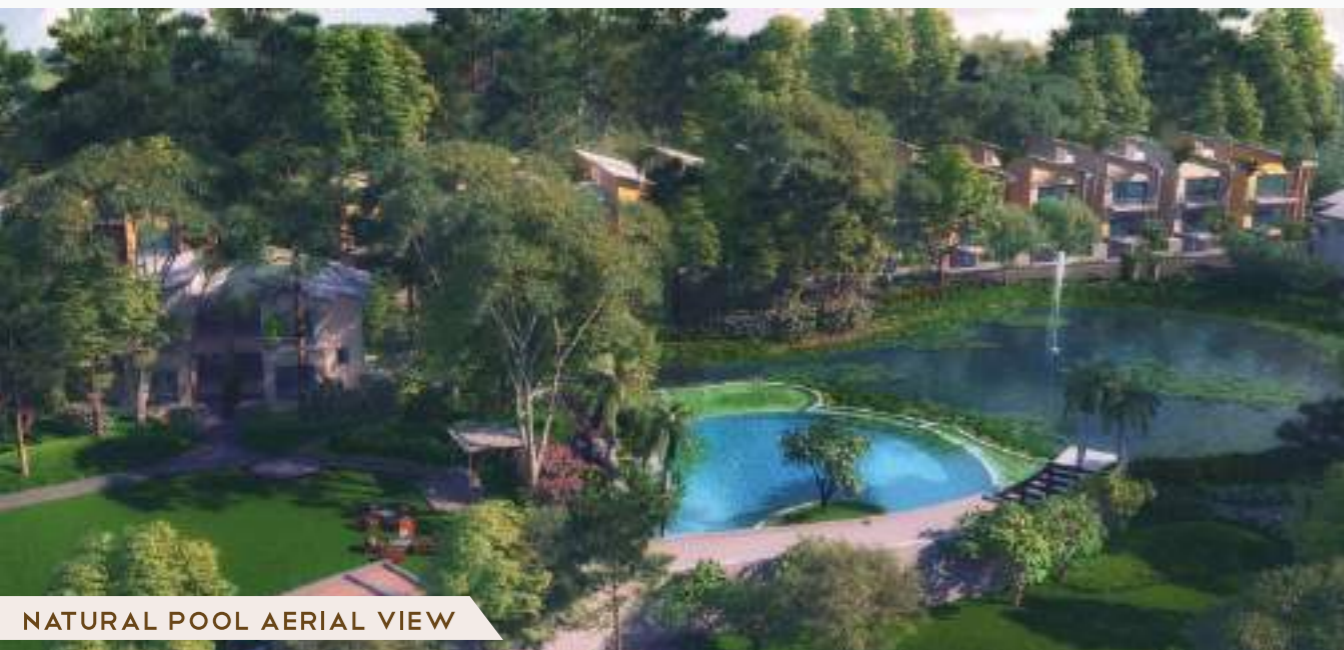

MEDITATION DECK

LAKE FRONT VILLA KITCHEN GARDEN

BADMINTON COURT

NATURAL POOL AERIAL VIEW

NATURAL POOL VIEW

FLOWER GARDEN

We thoughtfully curate to uplift your spirit and rejuvenate your soul as you pause to breathe in life.

SOMETHING FOR EVERYONE

TWIN VILLA	1517	SO.FT.
------------	------	--------

LUXURY VILLA

Defined by the name 3BHK luxury villas are thoughtfully curated in every corner. From 2 splendid terraces to a warm corner for a barbeque. These villas have it all. Spacious dresser area to sprawling lawns. Name it and you have it, soak in the sunset in your beautiful private pool.